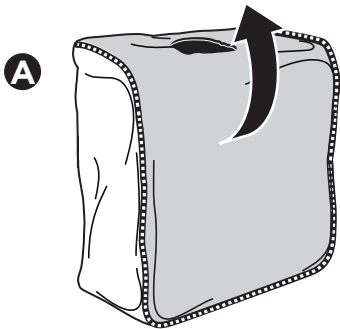

Thule EasyFold XT Carrying Bag 2

9311