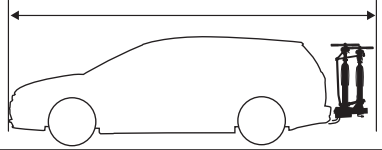

CITY CRASH
 Complies with ISO norm

Thule EasyFold XT 2

933100 / 933300 Left-hand traffic /
 933101 Black

Thule EasyFold XT 2

933101 Black

i

22-80 mm

D.1