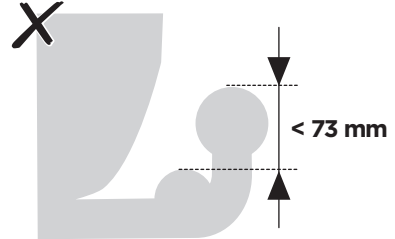

i

22-80 mm

D.1

Aluminium
or GGG40

ok

Not ok