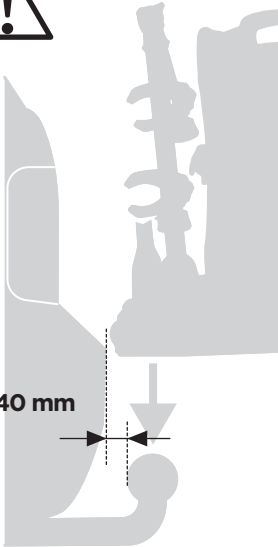

D.1

Aluminium
or GGG40