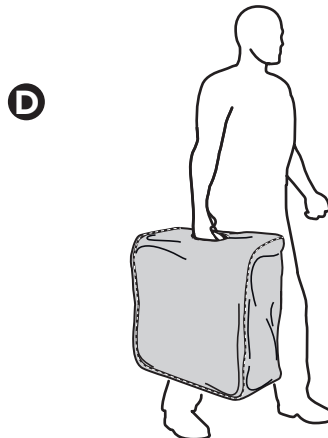

Thule EasyFold XT Carrying Bag 2

9311