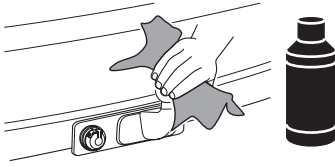

CITY CRASH
 Complies with ISO norm

Thule EasyFold XT 2

933100 / 933300 Left-hand traffic /
 933101 Black

Thule EasyFold XT 2

933101 Black

i

22-80 mm

D.1