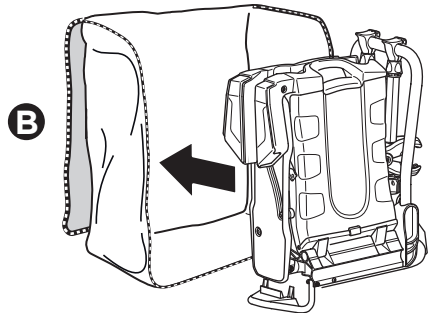

Thule EasyFold XT Carrying Bag 2

9311