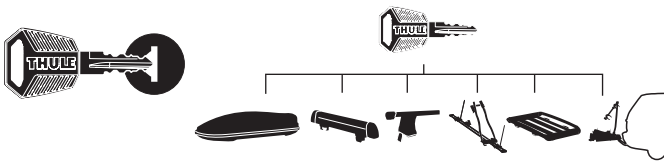

EN Accessories
DE Zubehör
FR Accessoires
NL Accessoires
IT Accessori
ES Accesorios
PT Acessórios
SV Tillbehör

DK Tilbehør
NE Tilbehør
FI Lisävarusteet
ET Lisavarustus
LV Piederumi
LT Priedai
PL Akcesoria
RU Аксессуары

UK Аксессуары
BG Принадлежности
CS Doplòky
SK Príslušenstvo
SL Dodatki
HR/BIH Dodaci
RO Accesorii
HU Tartozékok

EL Εξαρτήματα
TR Aksesuarlar
AR الملحقات
HE אביזרים
ZH 附件
JA アクセサリー
KO 액세서리
TH อุปกรณ์เสริม

Thule One-Key System