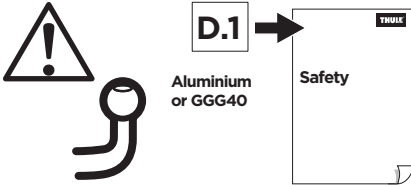

920020

CITY CRASH
 Complies with ISO norm

13,4 kg

921020

CITY CRASH
 Complies with ISO norm

13,3 kg

i

i