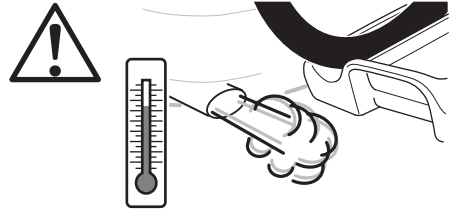

920020

CITY CRASH
 Complies with ISO norm

13,4 kg

921020

CITY CRASH
 Complies with ISO norm

13,3 kg

i

i