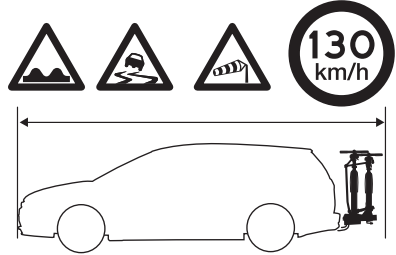

920020

CITY CRASH
 Complies with ISO norm

13,4 kg

921020

CITY CRASH
 Complies with ISO norm

13,3 kg

i

i