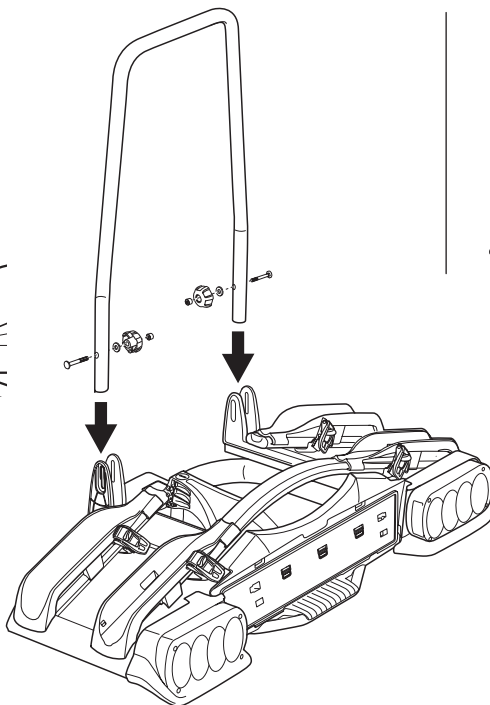

1

- x2
- x2
- x2
- x2

A