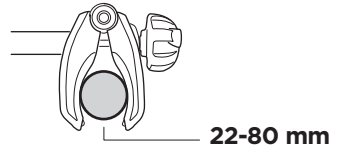

920020

CITY CRASH
 Complies with ISO norm

13,4 kg

921020

CITY CRASH
 Complies with ISO norm

13,3 kg

i

i