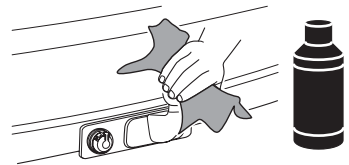

920020

CITY CRASH
 Complies with ISO norm

13,4 kg

921020

CITY CRASH
 Complies with ISO norm

13,3 kg

i

i