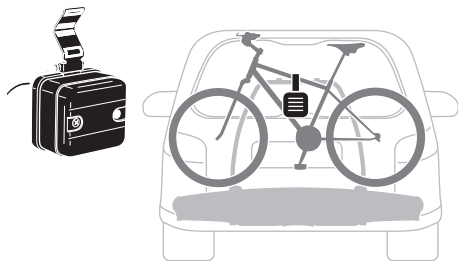

Thule 3rd Brake Light 13pin

9904