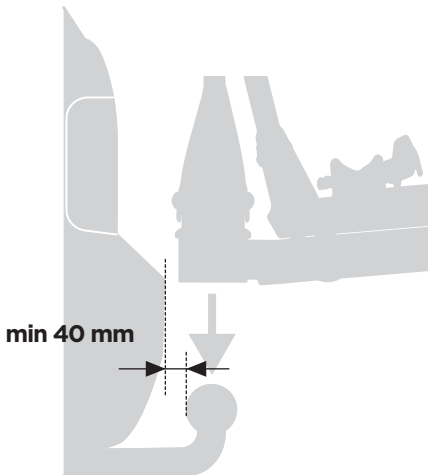

CITY CRASH

Complies with ISO norm

i

22-80 mm

D.1

Aluminium
or GGG40

ok

Not ok