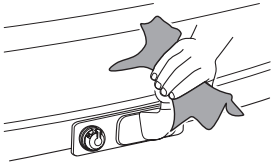

i

22-80 mm

D.1

Aluminium
or GGG40

ok

Not ok