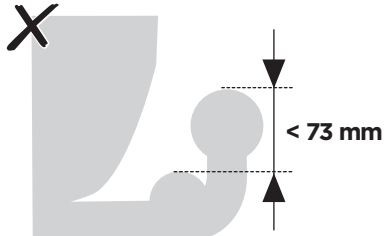

CITY CRASH

Complies with ISO norm

i

22-80 mm

D.1

Aluminium
or GGG40

ok

Not ok