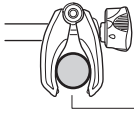

i

22-80 mm

D.1

Aluminium
or GGG40

ok

Not ok