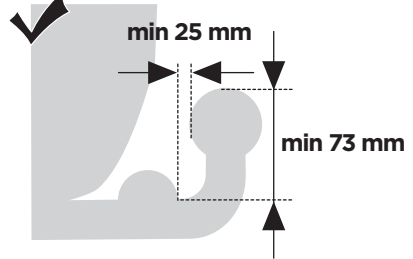

CITY CRASH

Complies with ISO norm

i

22-80 mm

D.1

Aluminium
or GGG40

ok

Not ok

1

2

x2

3

4

4

5

6