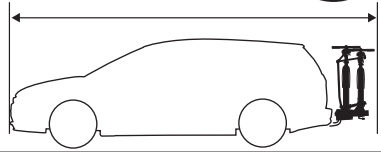

CITY CRASH

Complies with ISO norm

i

22-80 mm

D.1

Aluminium
or GGG40

ok

Not ok