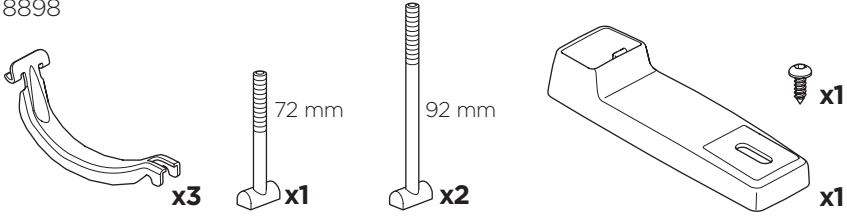

CITY CRASH

Complies with ISO norm

Max
20 kg

7,7 kg

Thule Bike Rack Around-the-Bar Adapter

8898

Thule UpRide 599 Fit Table

i

20x20 mm T-screw (included)

Thule WingBar Evo/
Thule WingBar/
SlideBar/AeroBar
or other 20 mm T-track

➔ **4** - **5** ➔ **9**

Square bars

Aluminium bars

➔ **6** - **8** ➔ **9**

4

5