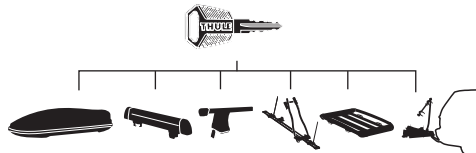

Thule UpRide Fatbike Adapter 5991

Thule T-track Adapter 30x24mm 889-1

Thule Wheel Strap Locks 986

Thule Bike Rack Around-the-Bar Adapter 8898

Thule One-Key System

450400  (x4)

450600  (x6)

450800  (x8)