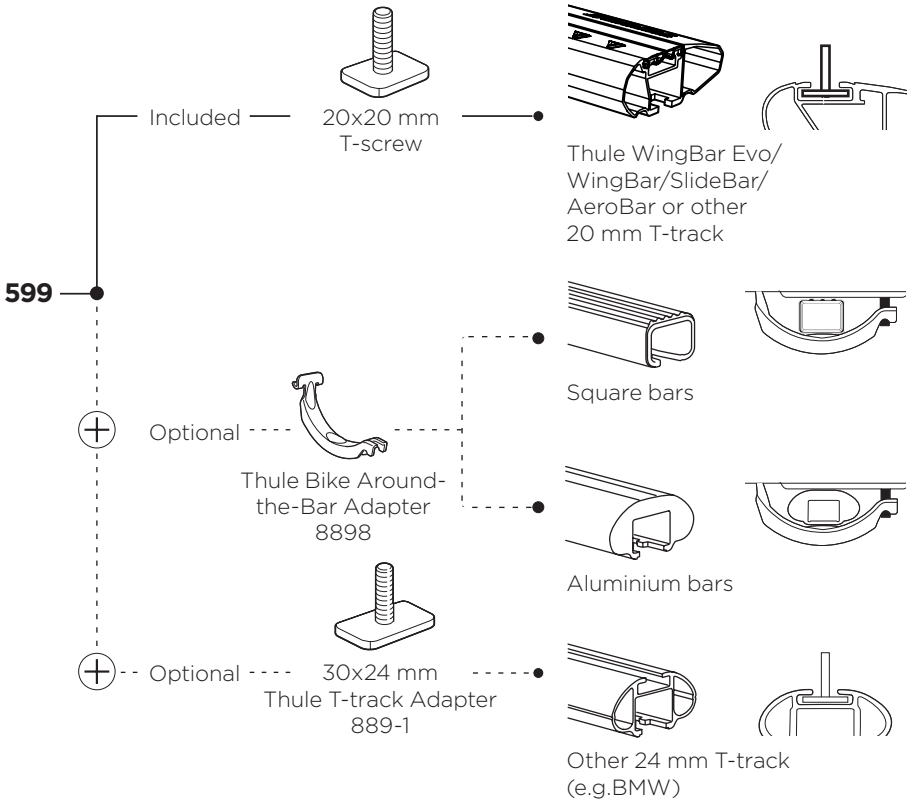

CITY CRASH

Complies with ISO norm

Max
20 kg

7,7 kg

Thule Bike Rack Around-the-Bar Adapter

8898

Thule UpRide 599 Fit Table

i

20x20 mm T-screw (included)

Thule WingBar Evo/
Thule WingBar/
SlideBar/AeroBar
or other 20 mm T-track

➔ **4** - **5** ➔ **9**

Square bars

Aluminium bars

➔ **6** - **8** ➔ **9**

4

5