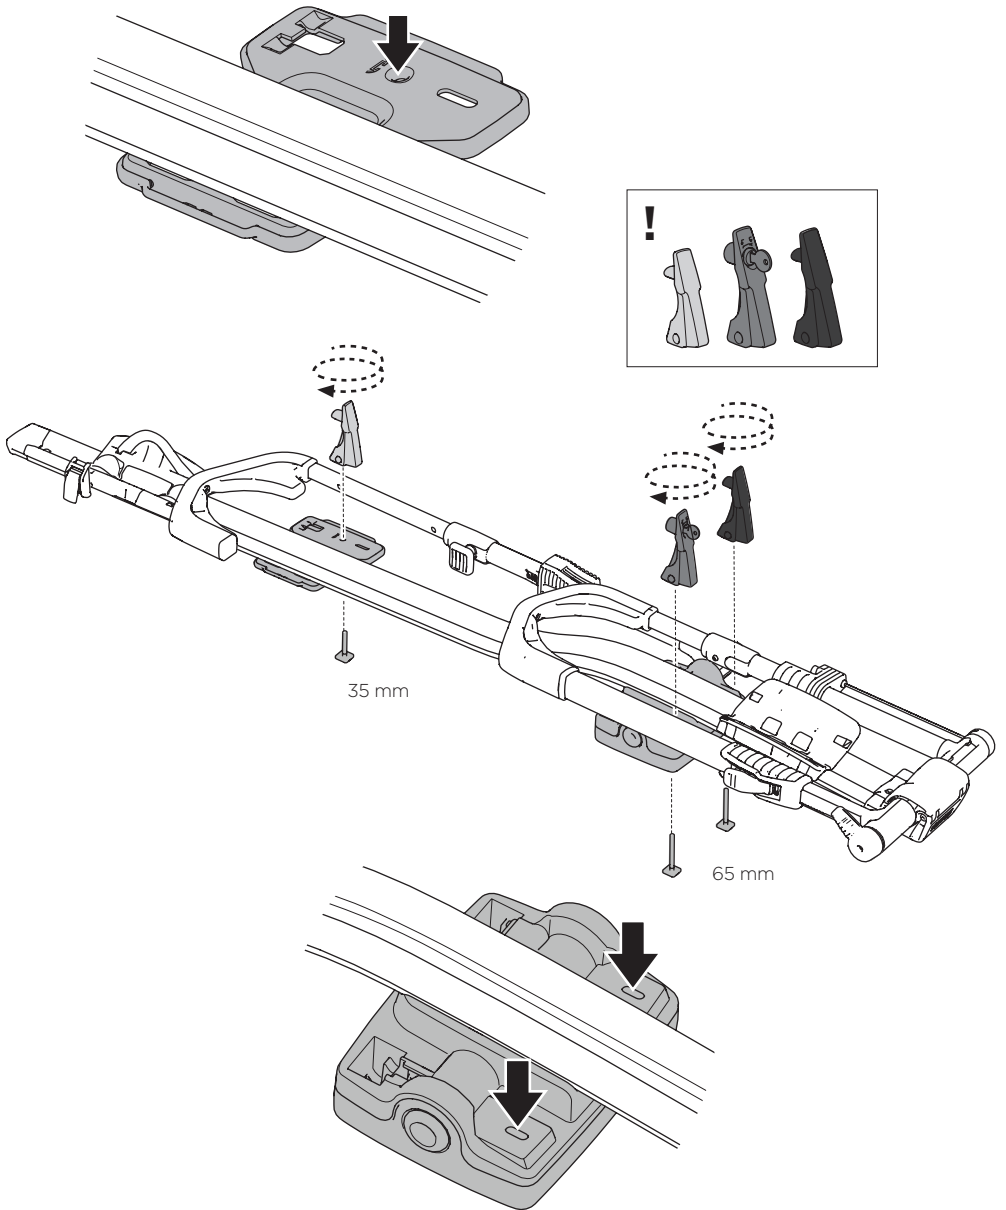

20x20 mm T-screw (included)

Thule WingBar Evo/
Thule WingBar/
SlideBar/AeroBar
or other 20 mm T-track

➔ **4** - **5** ➔ **9**

Square bars

Aluminium bars

➔ **6** - **8** ➔ **9**

4

5