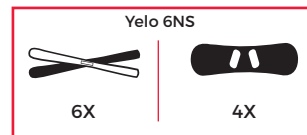

YELO NS

Watch video

CITY CRASH
TESTED ✓

INCLUDED

IT) Portasci in alluminio progettato per trasportare fino a 6 paia di sci o 4 snowboard. Fissaggio semplice alle barre tramite t-system e sistema antifurto in dotazione.

EN) Aluminium ski rack conceived for up to 6 pairs of skis, or 4 snowboards. It can be easily installed on the roof bars by means of standard T-system and features an antitheft lock.

YELO 4NS Art.000121600000
YELO 6NS Art.000118400000

YELO 4NS

YELO 6NS

YELO 4NS	
Art.	000121600000
	3,2kg / 6.9lb
Materiale Material Matière	Alluminio Aluminium Aluminio
	max 28kg / 62lb
	✓
	 X: min 6,5mm/0.3" W: 20mm/0.8"
	Optional kit 000121800000  (LxH) max 80x30mm / 3.1x1.2"
	Optional kit 000110300000  (LxH) max 60x35mm / 2.4x1.4"
	4
	2
	-

YELO 6NS	
Art.	000118400000
	3,9kg / 8.7lb
Materiale Material Matière	Alluminio Aluminium Aluminio
	max 42kg / 92lb
	✓
	 X: min 6,5mm/0.3" W: 20mm/0.8"
	Optional kit 000121800000  (LxH) max 80x30mm / 3.1x1.2"
	Optional kit 000110300000  (LxH) max 60x35mm / 2.4x1.4"
	6
	4
	-