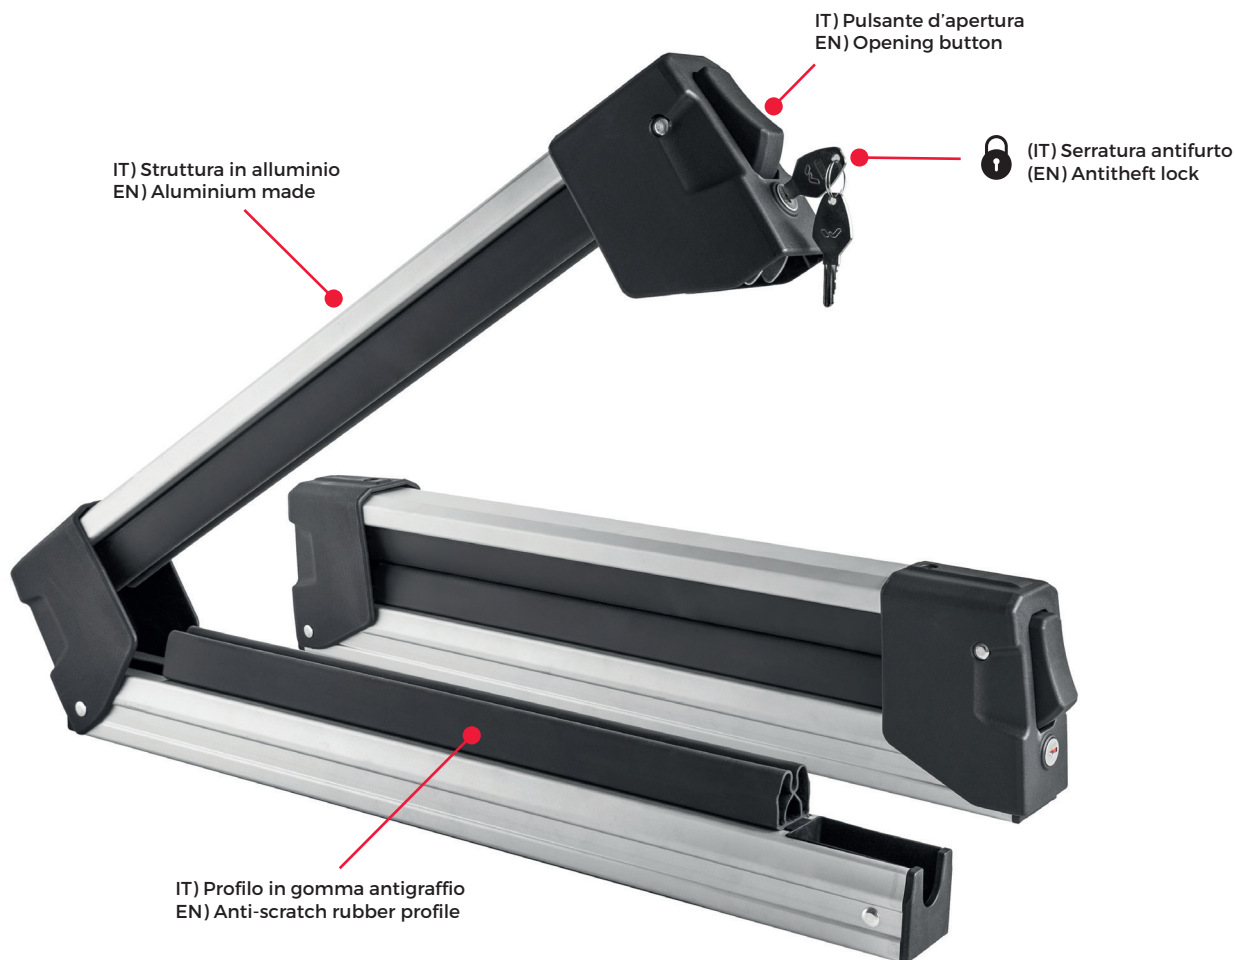

YELO NS

Watch video

CITY CRASH
TESTED ✓

INCLUDED

IT) Portasci in alluminio progettato per trasportare fino a 6 paia di sci o 4 snowboard. Fissaggio semplice alle barre tramite t-system e sistema antifurto in dotazione.

EN) Aluminium ski rack conceived for up to 6 pairs of skis, or 4 snowboards. It can be easily installed on the roof bars by means of standard T-system and features an antitheft lock.

YELO 4NS Art.000121600000
YELO 6NS Art.000118400000

YELO 4NS

YELO 6NS

YELO 4NS	
Art.	000121600000
	3,2kg / 6.9lb
Materiale Material Matière	Alluminio Aluminium Aluminio
	max 28kg / 62lb
	✓
	 X: min 6,5mm/0.3" W: 20mm/0.8"
	Optional kit 000121800000  (LxH) max 80x30mm / 3.1x1.2"
	Optional kit 000110300000  (LxH) max 60x35mm / 2.4x1.4"
	4
	2
	-

YELO 6NS	
Art.	000118400000
	3,9kg / 8.7lb
Materiale Material Matière	Alluminio Aluminium Aluminio
	max 42kg / 92lb
	✓
	 X: min 6,5mm/0.3" W: 20mm/0.8"
	Optional kit 000121800000  (LxH) max 80x30mm / 3.1x1.2"
	Optional kit 000110300000  (LxH) max 60x35mm / 2.4x1.4"
	6
	4
	-