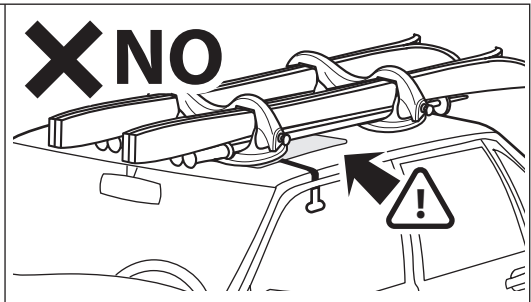

Car Manual			+	MAX 7kg / 15.4 lb	+	
HIMALAYA	3,7 kg 8.1lb	x2		x2		x2

F.lli Menabò S.r.l.
Via 8 Marzo, 3 - Z.I. Corte Tegge
42025 Cavriago (RE) ITALY
Tel. +39-0522/942840
Fax. +39-0522/942948
e-mail: info@flli-menabo.it
www.menabocaraccessories.com

Cod.Istr.	100023500002
Data	31/08/2020

Product registration EU:

IT) eu.menabocaraccessories.com/ita/product-support-ita
EN) eu.menabocaraccessories.com/eng/product-support-eng
DE) eu.menabocaraccessories.com/deu/product-support-deu
FR) eu.menabocaraccessories.com/fra/product-support-fra
ES) eu.menabocaraccessories.com/esp/product-support-esp

Product registration US/CA:

EN) us.menabocaraccessories.com/en/product-support
FR) us.menabocaraccessories.com/fr/support-produit
ES) us.menabocaraccessories.com/es/soporte-de-producto

www.menabocaraccessories.com

Name

Surname

Email

Telephone

Serial number

Product name

Sign in