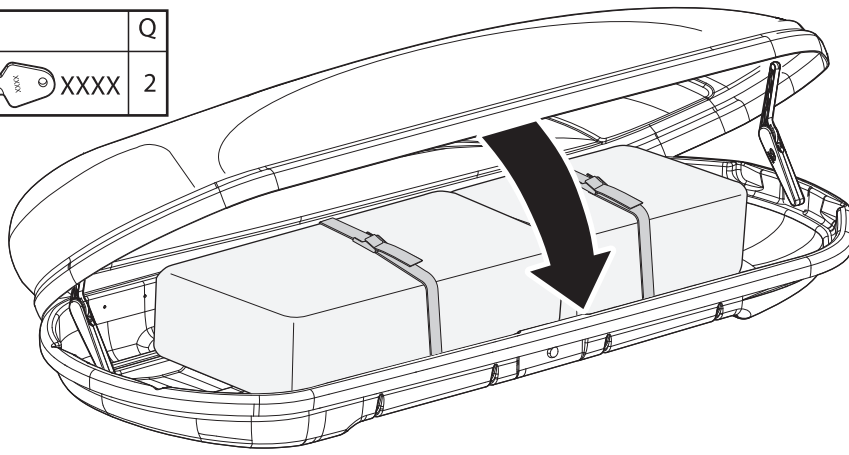

N		Q
11	XXXX	2

Optional kit 00012460000

min 18mm/0.7"
max 35mm/1.3"
max 80mm/3"

80mm
3.1"

x4

	400	460	
Mania	15kg / 33lb	17kg / 37.5lb	Max 75kg / 165lb
Marathon / Venom	15kg / 33lb	17kg / 37.5lb	Max 50kg / 110lb

Flli Menabò S.r.l.
Via 8 Marzo, 3 -Z.I. Corte Tegge
42025 Cavriago (RE) ITALY
e-mail: customer-care@flli-menabo.it
www.menabocaraccessories.com

Cod. Istr.	500037000000
Data	27/10/2020

Product registration EU:
(IT) eu.menabocaraccessories.com/ita/product-support-ita
(EN) eu.menabocaraccessories.com/eng/product-support-eng
(DE) eu.menabocaraccessories.com/deu/product-support-deu
(FR) eu.menabocaraccessories.com/fra/product-support-fra
(ES) eu.menabocaraccessories.com/esp/product-support-esp

www.menabocaraccessories.com

Name

Surname

Email

Telephone

Serial number

Product name

Sign in