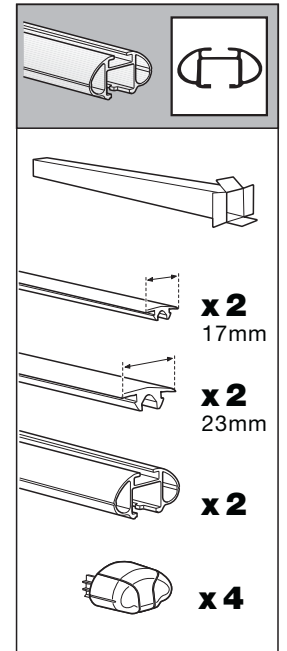

HOLDEN

- Zafira**, 5-dr MPV, 05-06 (with roofrailing)
(without sunroof)

491200

7 Kg + xx kg = **Max. 75 kg**

! km/h

!

THULE

!

2

x 4

x 2
23mm

x 4

10 mm

3

OPEL/VAUXHALL
Astra, 5-dr Estate, 04-06

4