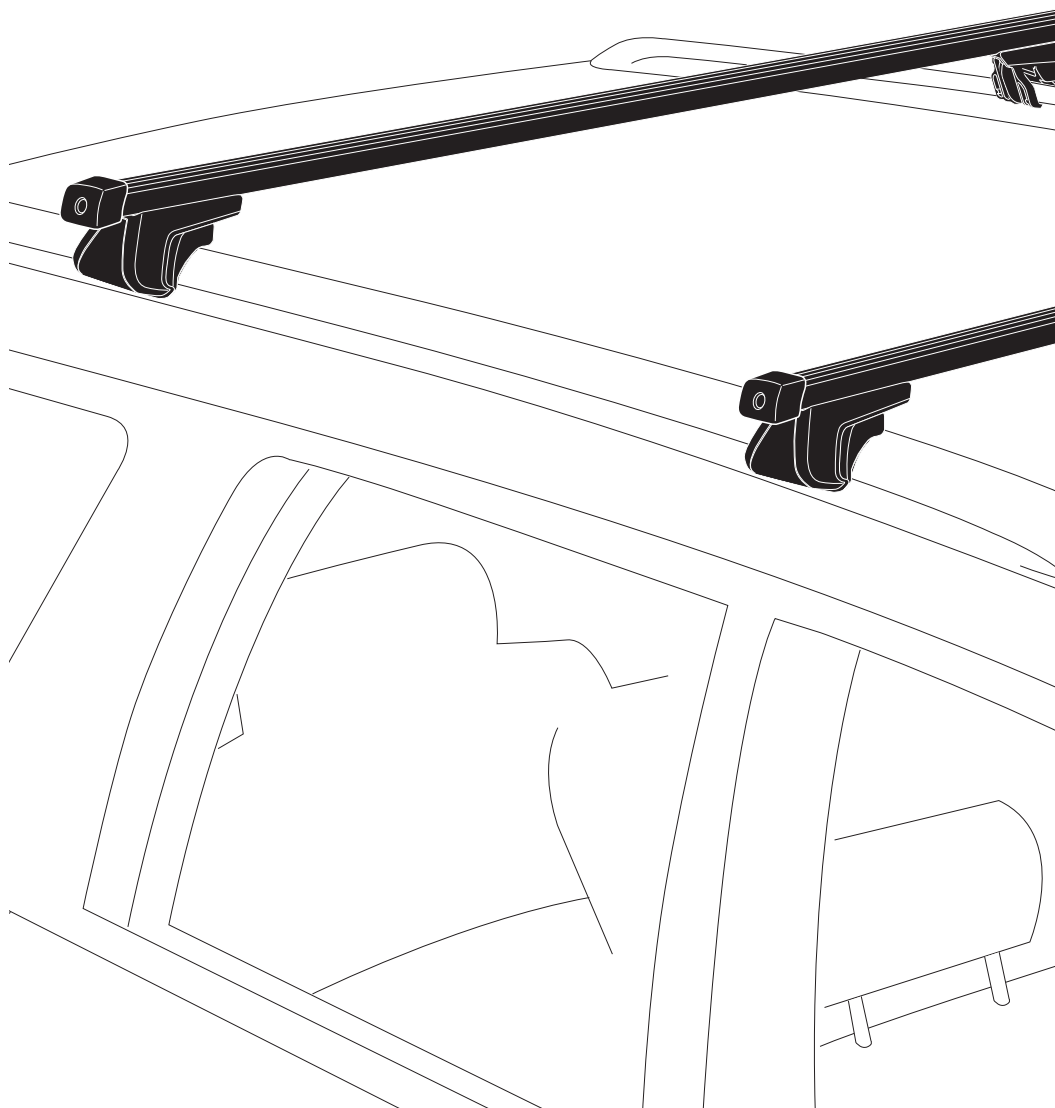

Intracker 4912

OPEL/VAUXHALL

- Astra**, 5-dr Estate, 04-06 (with roofrailing)
- Signum**, 5-dr Estate, 03- (with roofrailing)
- Vectra**, 5-dr Estate, 03-04, 05- (with roofrailing)
- Zafira**, 5-dr MPV, 05-06 (with roofrailing)
(without sunroof)

HOLDEN

- Zafira**, 5-dr MPV, 05-06 (with roofrailing)
(without sunroof)

491200

7 Kg + xx kg = **Max. 75 kg**

! km/h

!

THULE

!