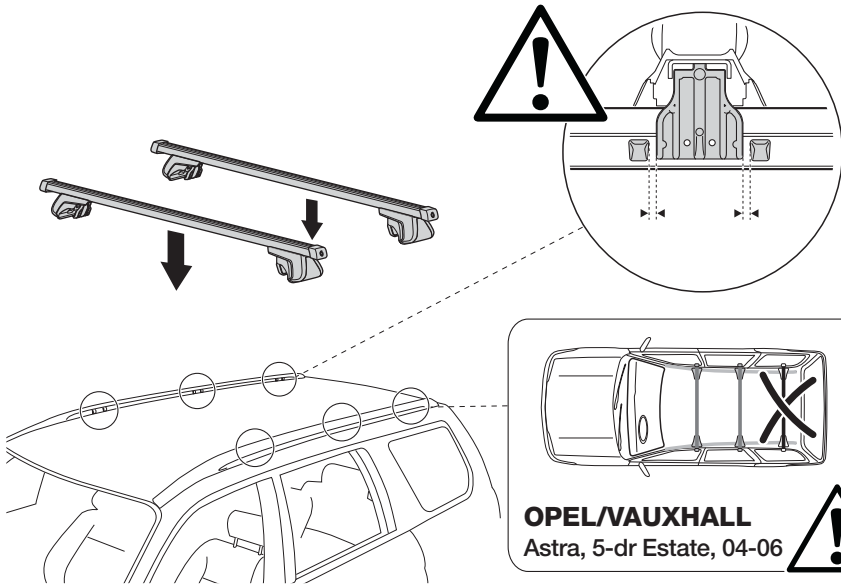

3

OPEL/VAUXHALL
Astra, 5-dr Estate, 04-06