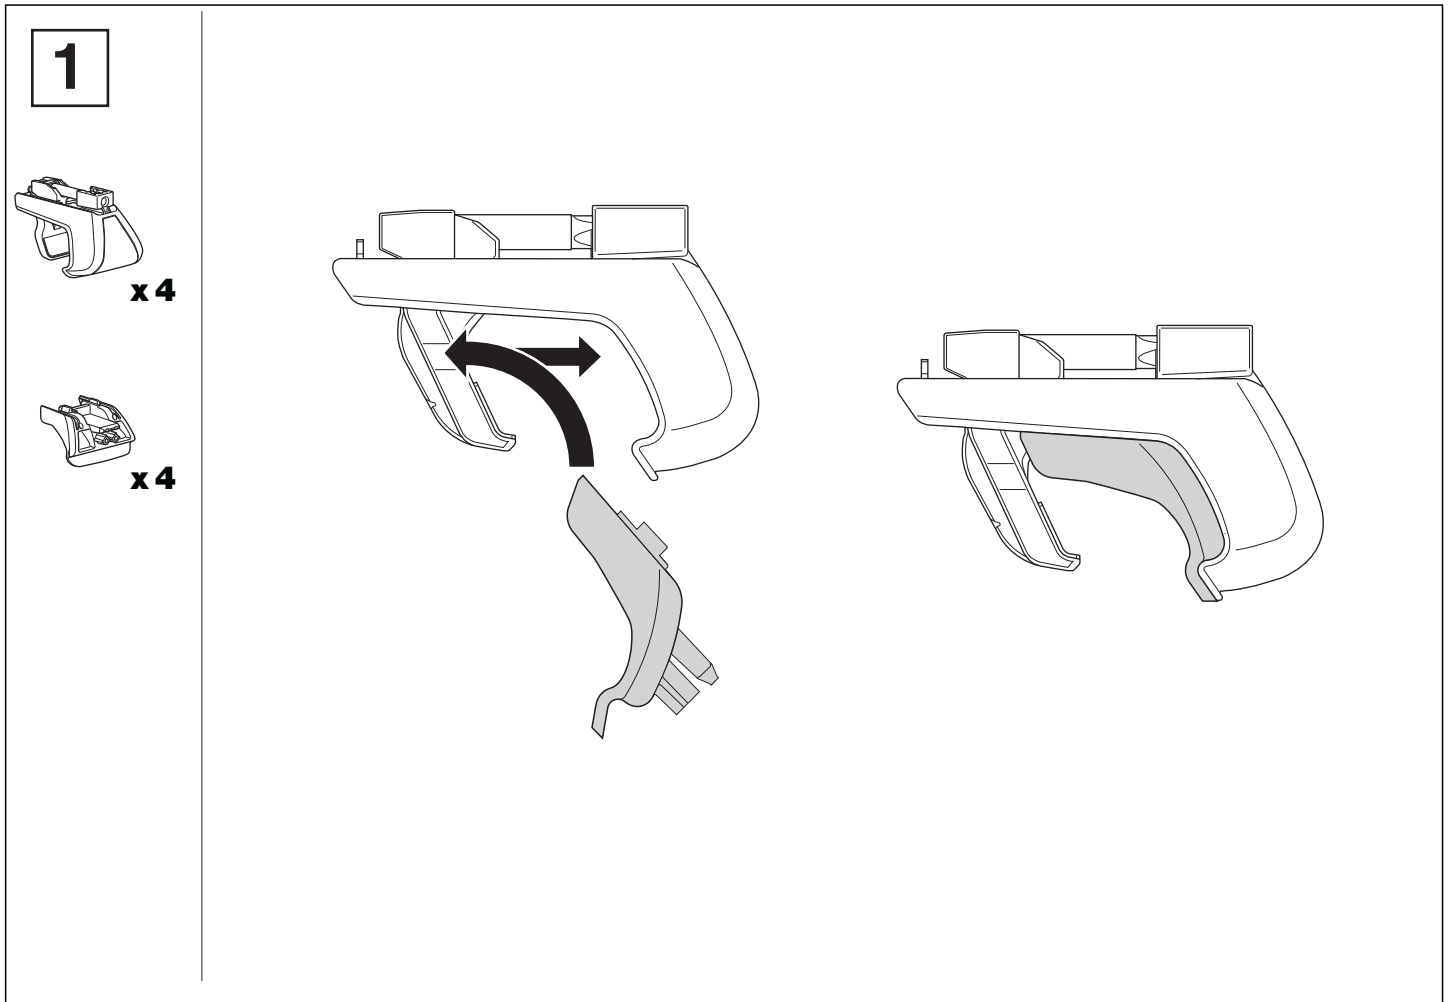

HOLDEN

- Zafira**, 5-dr MPV, 05-06 (with roofrailing)
(without sunroof)

491200

7 Kg + xx kg = **Max. 75 kg**

! km/h

!

THULE

!