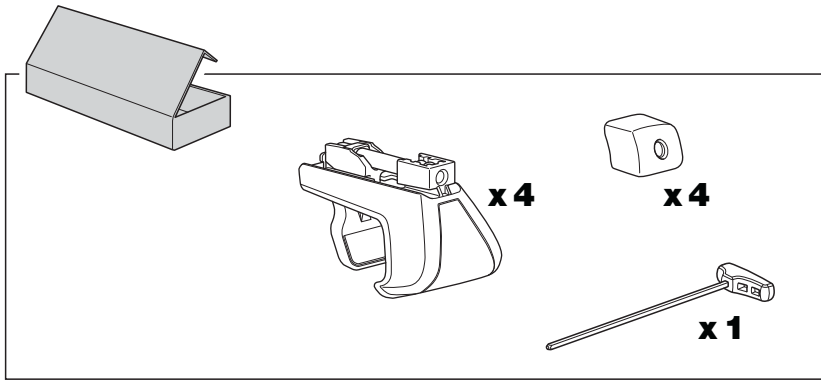

HOLDEN

- Zafira**, 5-dr MPV, 05-06 (with roofrailing)
(without sunroof)

491200

7 Kg + xx kg = **Max. 75 kg**

! km/h

!

THULE

!