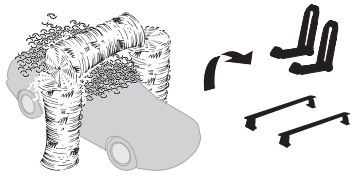

x4

x2

x2

x2

x2

x2

x2

Thule WingBar Evo

Thule WingBar  
Thule AeroBlade

Thule AeroBar

Thule SlideBar

Thule ProBar

Thule SquareBar

+ Thule SquareBar  
Adapter  
8897

**i**

6,8 kg  
15 lbs

Max 34 kg  
75 lbs

**i**

1

A

B

**i**

Thule WingBar Evo, Thule WingBar, Thule AeroBlade, Thule AeroBar, Thule ProBar, Thule SlideBar

**2-4,  
8-15**